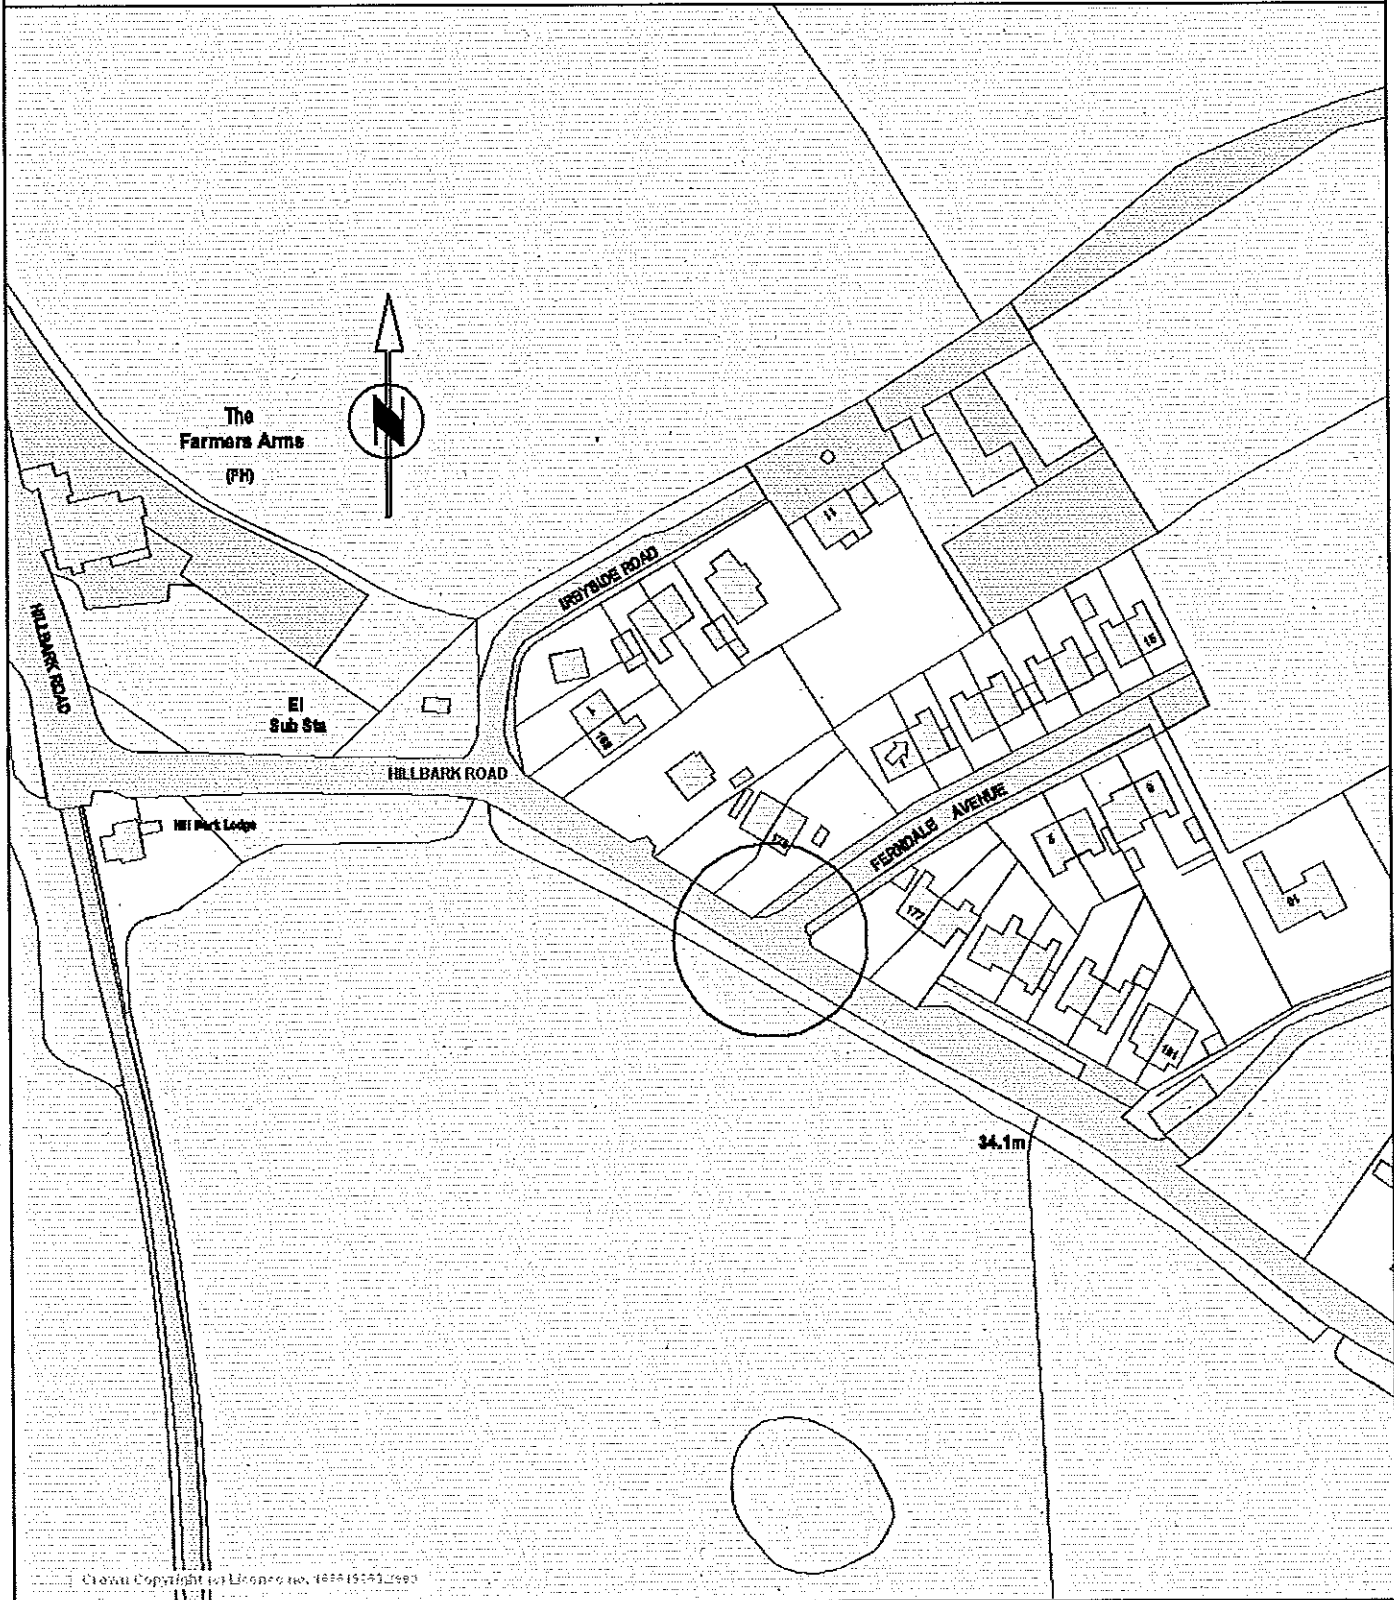

Petition- Request for Highway Mirror, Ferndale Avenue/Hillbark Road, Frankby

Crown Copyright (reference no. 100019803)

	<p>© Crown copyright and database rights 2011 Ordnance Survey 100019803</p>	<p>Scale 1/1579 Centre = 324694 E 386282 N PB</p>
<p>Date 14/12/2012</p>	<p>Dept: TECHNICAL SERVICES Section: TRAFFIC AND TRANSPORTATION</p>	<p>Phone: 0151 606 2102 Fax: DTS/2/12</p>